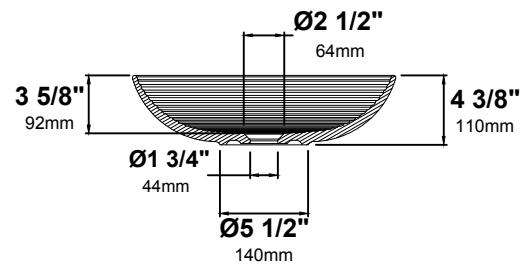

FEATURES

- Vitreous China
- Round Vessel Sink
- Without Overflow
- 1 3/4" Drain Hole Size
- 16 1/2" x 4 3/8"

OPTIONAL ACCESSORIES

- Pop-Up Drain: PU-20

CODES/STANDARDS:

CSA B45.11
 IAPMO Z401
 ADA Compliant

KRAUS LIMITED LIFETIME WARRANTY

See website for details www.kraususa.com

AVAILABLE COLORS

Glossy White

NOMINAL DIMENSIONS

Sink Diameter	Sink Height	Drain
16 1/2"	4 3/8"	1 3/4"

TOP VIEW

FRONT VIEW