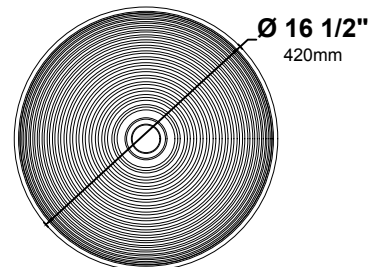

FEATURES

- Vitreous China
- Round Vessel Sink
- Without Overflow
- 1 3/4" Drain Hole Size
- 16 1/2" x 4 3/8"

OPTIONAL ACCESSORIES

- Pop-Up Drain: PU-20

CODES/STANDARDS:

CSA B45.11
 IAPMO Z401
 ADA Compliant

KRAUS LIMITED LIFETIME WARRANTY

See website for details www.kraususa.com

AVAILABLE COLORS

Glossy White

NOMINAL DIMENSIONS

Sink Diameter	Sink Height	Drain
16 1/2"	4 3/8"	1 3/4"

TOP VIEW

FRONT VIEW